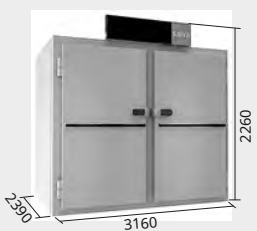

External dimensions
Exterior measurements

FERMENTATION CABINETS FOR TROLLEYS 1.80 (max. height) PROOFING CABINETS FOR RACKS WITH A MAX. HEIGHT 1.80 m		
Code / Code	Description / Description	
2014840014	AF-SP-14 1,800 (Trays 100X80 max.) AF-SP-14 1,800 (Tray 100X80 max.)	
2014840024	AF-SP-24 1,800 (Trays 100X80 max.) AF-SP-24 1,800 (Tray 100X80 max.)	
2014840016	AF-SP-16 1,800 (Trays 100X80 max.) AF-SP-16 1,800 (Tray 100X80 max.)	
2014840026	AF-SP-26 1,800 (Trays 100X80 max.) AF- SP-26 1,800 (Tray 100X80 max.)