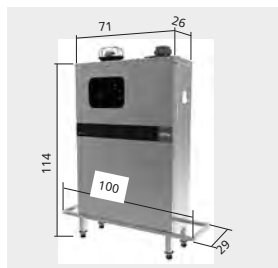

FERMENTATION CONVECTOR / PROOVING CONVECTOR			
Code / Code	Description / Description	Kw	V
2014030000	CRF-2 FERMENTATION CONVECTOR PROOVING CONVECTOR CRF-2	2.7	230/400

(*) For every 17m³
(*) For each 17m³